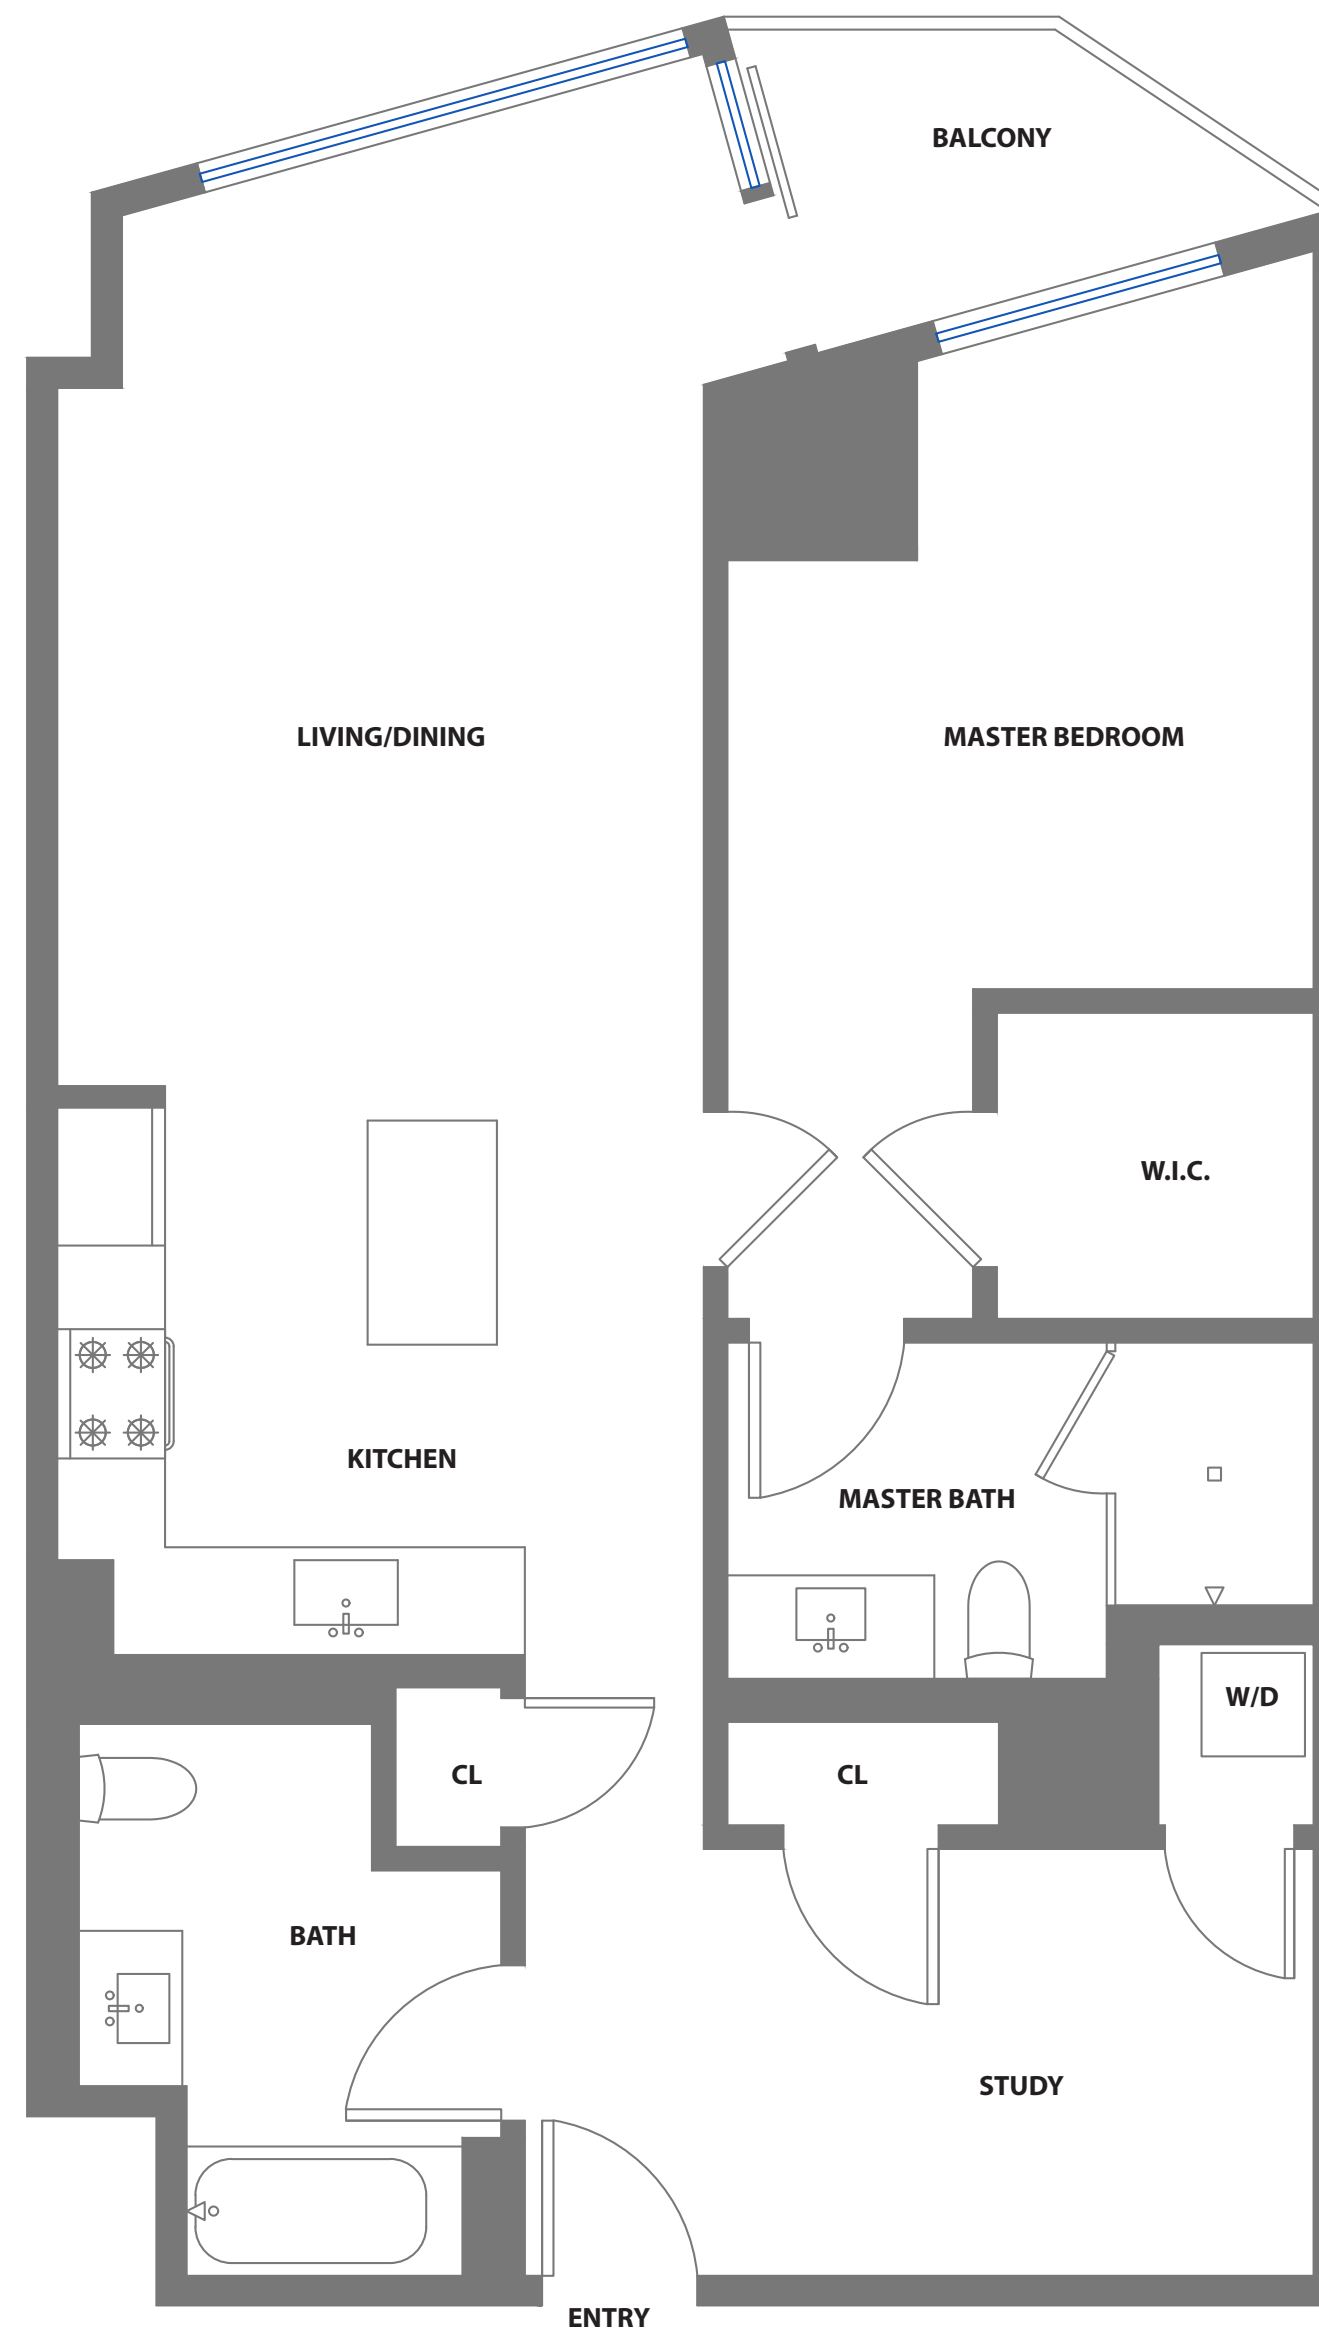

333 BEALE STREET, #8i

SAN FRANCISCO, CALIFORNIA

DISCLAIMER: RENDERING BY OPEN HOMES PHOTOGRAPHY.
ALL MEASUREMENTS ARE APPROXIMATE AND MAY NOT BE EXACT.

DO NOT RELY ON THE ACCURACY OF THIS FLOOR PLAN WHEN DETERMINING THE PRICE OF A PROPERTY OR
MAKING DECISIONS REGARDING BUYING OR SELLING OF PROPERTIES WITHOUT INDEPENDENT VERIFICATION.